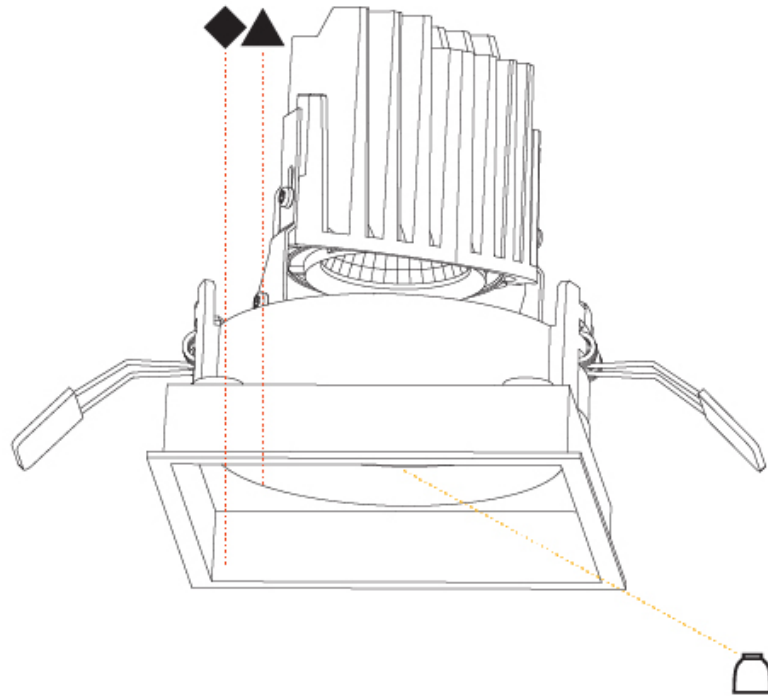

BIONIQ SQUARE DEEP RECESSED

A35552-

PROJECT	_____
TYPE	_____
SPECIFIER	_____
QUANTITY	_____
DATE	_____